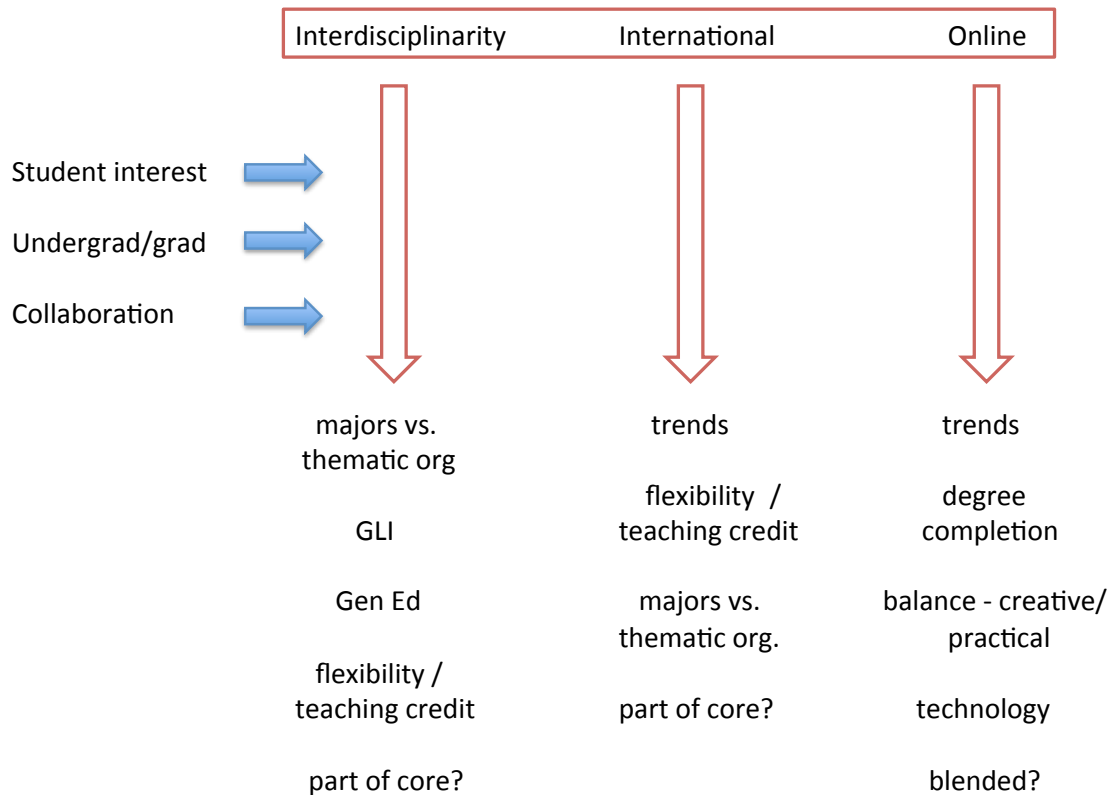

## Academic Programming Task Group – results of discussion on July 9

Three main topic areas were agreed upon as our focus for programmatic analysis: **Interdisciplinarity, International Connections, Online vs. Traditional Teaching.** These key issues have connections to many other issues we discussed. Indeed some of these other issues are cross-cutting and relevant to two or three of these area. A rough matrix of these relationships is below.

We agreed to break into two subcommittees to work for the next several weeks. One group will have an **internal focus** and study what we are doing at UM now, the other group will have an **external focus** and see what is happening at comparator schools and on the national and international education scenes.